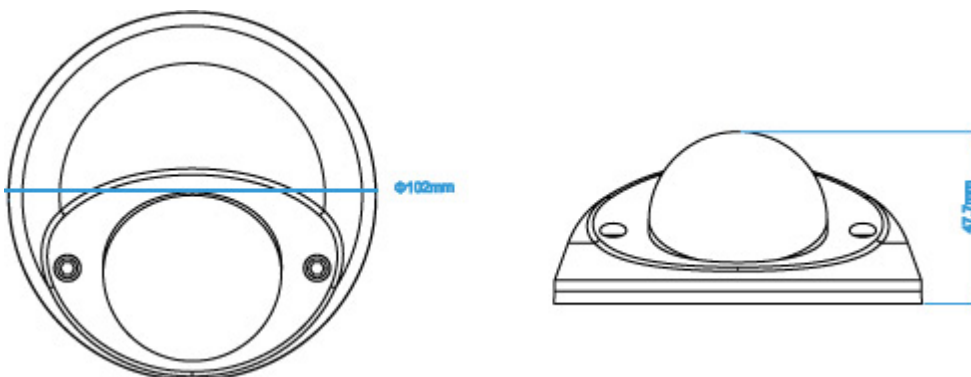

## SPECIFICATIONS (CONTINUED)

■ General	
Shutter Speed	1/2 to 1/10,000 sec
S/N Ratio	More than 48dB (AGC off)
Lens	f3.8mm / F1.5      f2.8mm / F1.8 (Optional)
Viewing Angle	73.2° (Horizontal) / 42.8° (Vertical) / 83.2° (Diagonal)      110° (Horizontal) / 62° (Vertical) / 128° (Diagonal)
White Balance	ATW
AGC	Auto
IRIS Mode	AES
POE	YES (IEEE 802.3af)
External Alarm I/O	YES (1 input / 1 output)
RAM	20MB
MicroSD Card Slot	YES (up to 64GB)
Vandal Resistance	IK08
Operating Temperature	0°C~40°C
Operating Humidity	90% or less relative humidity
Power Source (±10%)	12V / 1A
Current Consumption (±10%)	312.5mA
Power Consumption (±10%)	4.8W Max (PoE & PoN); 3.75W Max (DC Adapter)
Net Weight (Kg)	0.3
■ Others	
Mobile Surveillance	iOS & Android mobile devices
Motion Detection	YES
Event Notification	FTP / Email / SMS
3-Axis	YES
RTC (real-time clock)	YES
Digital Pan / Tilt / Zoom	YES
Minimum Web Browsing Requirements	<ul style="list-style-type: none"> <li>• Intel core i3 or higher, or equivalent AMD</li> <li>• 2GB RAM</li> <li>• AGP graphics card, Direct Draw, 32MB RAM</li> <li>• Windows 10, Windows 8, Windows 7, Windows Vista &amp; Windows XP, DirectX 9.0 or later</li> <li>• Internet Explorer 7.x or later (Windows Edge not supported)</li> </ul>

## DIMENSIONS

\* Dimensional tolerance: ± 5mm