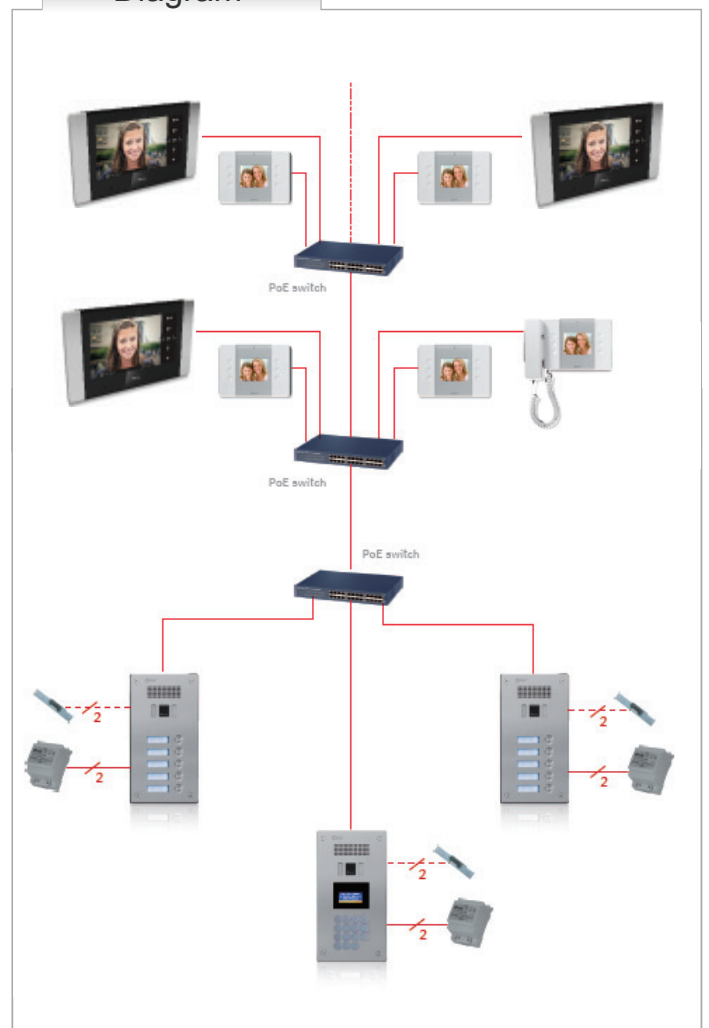

Options

Diagram

Due to continuous product improvement, all colors, sizes, materials, finishes and specifications are subject to change without notice.