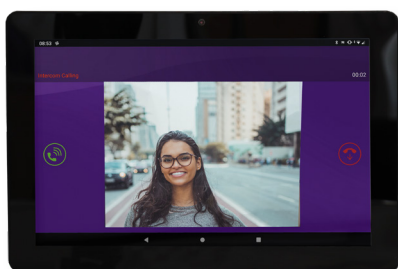

MON-11

Area code:
EU (Europe)
US (USA)
AU (Australia & NZ)

MON-11-EU

Android monitor with PRAE APP installed (use the play store to update the app). The Mon-11 can be purchased as an added accessory to all Praetorian Guard kits.

- Wall mount touch screen monitor (1280x800 Resolution), compatible with the Praetorian system.
- 10.1 inch screen IPS LCD android screen.
- Wi-Fi, Ethernet & Bluetooth connections.
- Complete with wall mount bracket.

Media play	
Video format	MPEG-1,MPEG-2,MPEG-4,H.264, VC1,RV ETC up to 4K
Audio format	MP3/WMA/AAC
Photo	JPEG
Display	
Panel	10.1" LCD IPS panel
Resolution	1280*800
Active area	216.96(H)x135.6m(V)
Display Mode	Normally black IPS
Viewing angle	85/85/85/85(L/R/U/D)
Contrast	800
Luminance	300cd/m2
Aspect Ratio	16:10
Other	
VESA	75x75mm
Speaker	2*1.5W
Camera	2.0M/P.front camera
Working temp	0-40 degree
Certificate	CE/RoHS/FCC
Key	POWER/VOL+/VOL-
Language	Multi-language