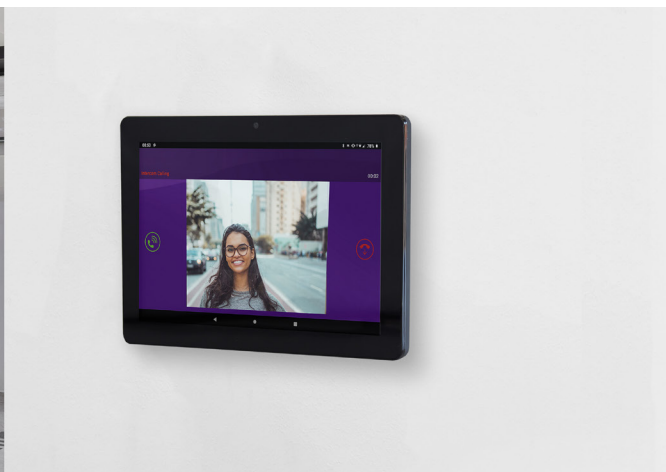

MON-11

Area code:
EU (Europe)
US (USA)
AU (Australia & NZ)

MON-11-EU

Android monitor with PRAE APP installed (use the play store to update the app). The Mon-11 can be purchased as an added accessory to all Praetorian Guard kits.

- Wall mount touch screen monitor (1280x800 Resolution), compatible with the Praetorian system.
- 10.1 inch screen IPS LCD android screen.
- Wi-Fi, Ethernet & Bluetooth connections.
- Complete with wall mount bracket.

System	
CPU	RK3288, Quad-core cortex A17, 1.6G
RAM	2GB
Internal memory	16GB
Operation system	Android 8.1
Network	
Wi-Fi	802.11b/g/n
Ethernet	10M/100M ethernet
Bluetooth	4.0
Accessories	
Adapter	Adapter, 12V/1.5A
User Manual	Yes
Interface	
Card slot	SD Card
USB	USB Host
Micro	Micro USB OTG
HDMI	HDMI output
RJ45	RJ45
POE	IEEE802.3at
Power jack	DC power input
Earphone	3.5 earphone

Media play	
Video format	MPEG-1,MPEG-2,MPEG-4,H.264, VC1,RV ETC up to 4K
Audio format	MP3/WMA/AAC
Photo	JPEG
Display	
Panel	10.1" LCD IPS panel
Resolution	1280*800
Active area	216.96(H)x135.6m(V)
Display Mode	Normally black IPS
Viewing angle	85/85/85/85(L/R/U/D)
Contrast	800
Luminance	300cd/m2
Aspect Ratio	16:10
Other	
VESA	75x75mm
Speaker	2*1.5W
Camera	2.0M/P.front camera
Working temp	0-40 degree
Certificate	CE/RoHS/FCC
Key	POWER/VOL+/VOL-
Language	Multi-language