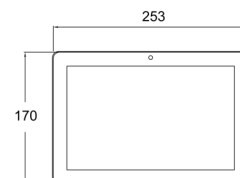

- Wall mount touch screen monitor (1280x800 Resolution), compatible with the Praetorian system.
- 10.1 inch screen IPS LCD android screen.
- Wi-Fi, Ethernet & Bluetooth connections.
- Complete with wall mount bracket.

Media play	
Video format	MPEG-1,MPEG-2,MPEG-4,H.264, VC1,RV ETC up to 4K
Audio format	MP3/WMA/AAC
Photo	JPEG
Display	
Panel	10.1" LCD IPS panel
Resolution	1280*800
Active area	216.96(H)x135.6m(V)
Display Mode	Normally black IPS
Viewing angle	85/85/85/85(L/R/U/D)
Contrast	800
Luminance	300cd/m2
Aspect Ratio	16:10
Other	
VESA	75x75mm
Speaker	2*1.5W
Camera	2.0M/P.front camera
Working temp	0-40 degree
Certificate	CE/RoHS/FCC
Key	POWER/VOL+/VOL-
Language	Multi-language